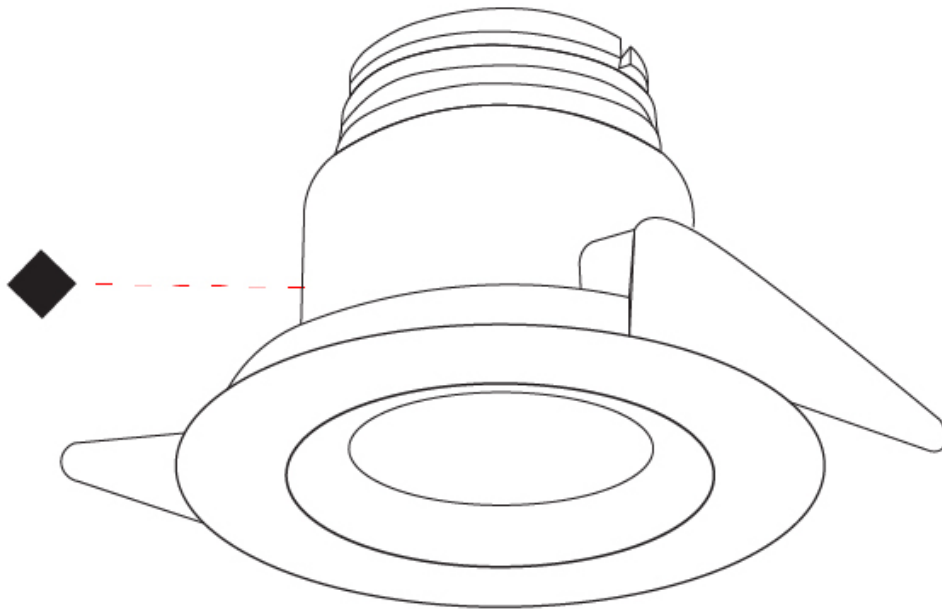

NILO D RECESSED

A1250001-

PROJECT	_____
TYPE	_____
SPECIFIER	_____
QUANTITY	_____
DATE	_____